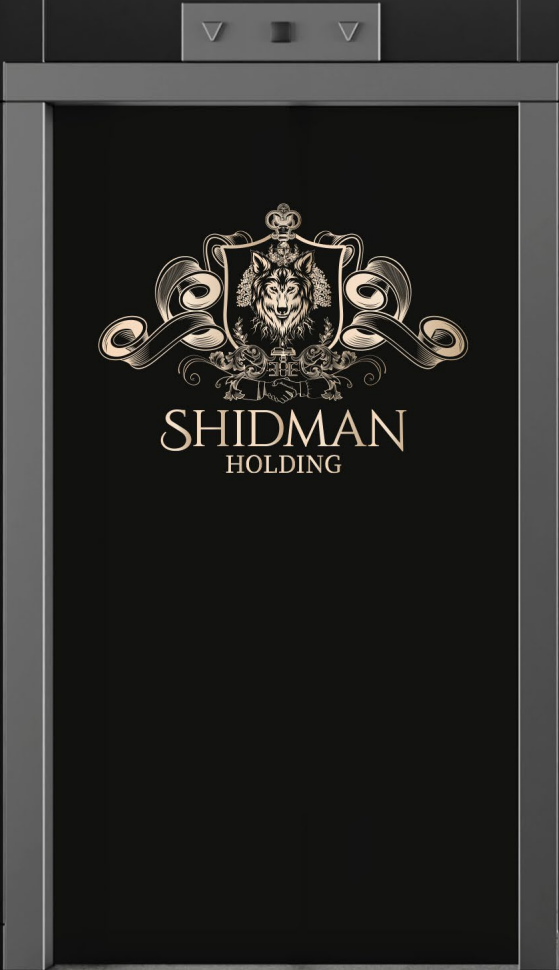

BRAND IDENTITY GUIDELINE

SHIDMAN HOLDING logo created to be top luxury brand to Conveys exclusivity, prestige and excellence.

he have Accommodates many details to wright the story to Stands out and to feel Communicates a sense of history and value.

AL-SHIDAMAN (الشَّيْطَانُ) is one of the ancient Arab names for the wolf, can convey some of the brand values such as:

- Confidence
- Strength
- Devotion to family
- Intelligence
- Wolf howls are loud Daring
- Aesthetically pleasing
- Harmony

Printed Brand Guide

STATIONERY
Printed Brand Guide

NOTE BOOK
Printed Brand Guide

ENVELOPES & BUSINESS CARD
Printed Brand Guide

BAGS
Printed Brand Guide

SHIDMAN HOLDING

FOLDERS
Printed Brand Guide

ELEVATOR DOORS
Printed Brand Guide

OFFICE SIGN
Printed Brand Guide

FLAYER
Printed Brand Guide

GIFT PACKAGE
Printed Brand Guide

SIGNS
Printed Brand Guide

SHIDMAN HOLDING

NO.1 In the World

MUGS & POTTLE
Printed Brand Guide

MUGS & POTTLE
Printed Brand Guide