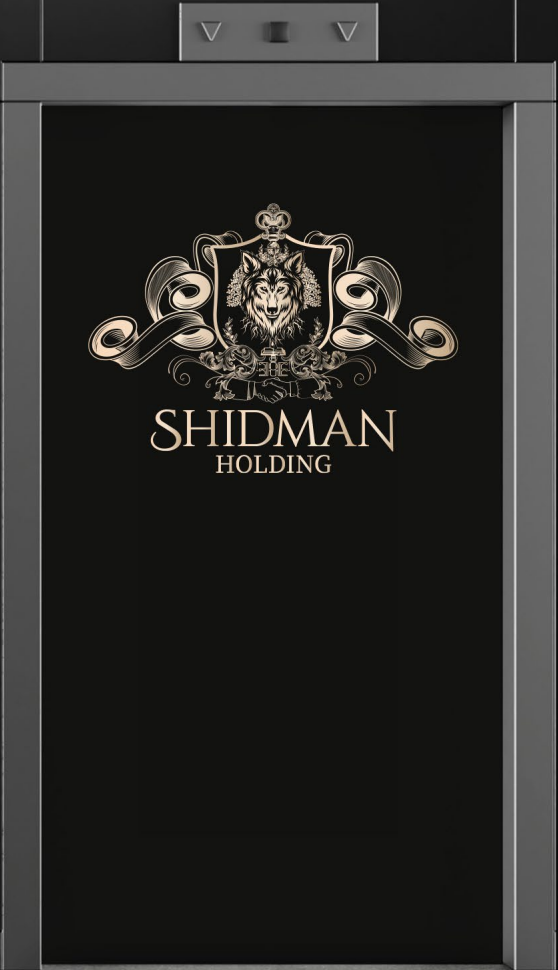

BRAND IDENTITY GUIDELINE

SHIDMAN HOLDING logo created to be top luxury brand to Conveys exclusivity, prestige and excellence.

he have Accommodates many details to wright the story to Stands out and to feel Communicates a sense of history and value.

Printed Brand Guide

STATIONERY
Printed Brand Guide

NOTE BOOK
Printed Brand Guide

ENVELOPES & BUSINESS CARD
Printed Brand Guide

BAGS
Printed Brand Guide

SHIDMAN HOLDING

FOLDERS
Printed Brand Guide

ELEVATOR DOORS
Printed Brand Guide

OFFICE SIGN
Printed Brand Guide

FLAYER
Printed Brand Guide

GIFT PACKAGE
Printed Brand Guide

SIGNS
Printed Brand Guide

SHIDMAN HOLDING

NO.1 In the World

MUGS & POTTLE
Printed Brand Guide

MUGS & POTTLE
Printed Brand Guide