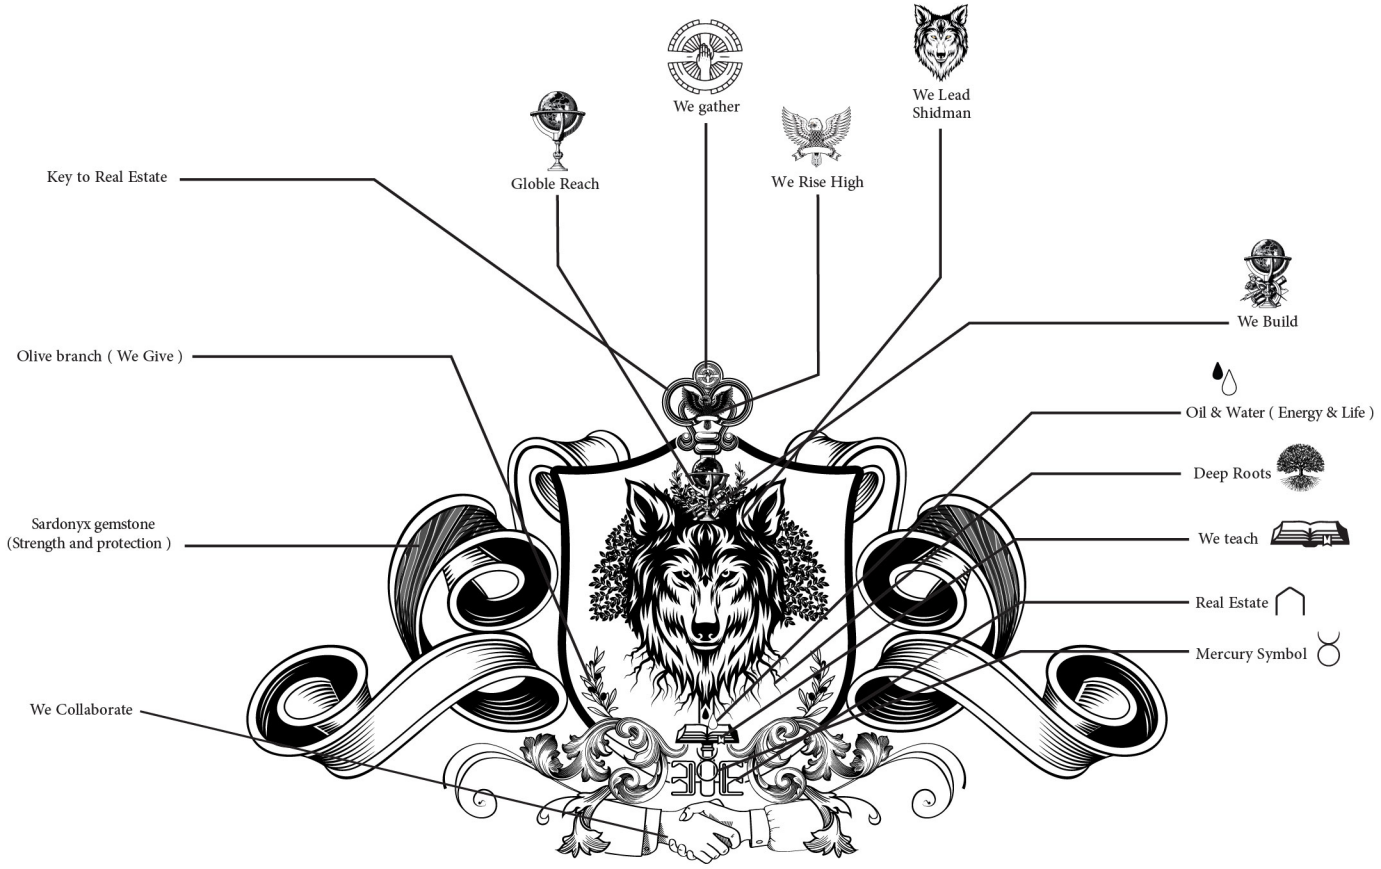

SHIDMAN

Logo Brand Meaning

SHIDMAN

HOLDING